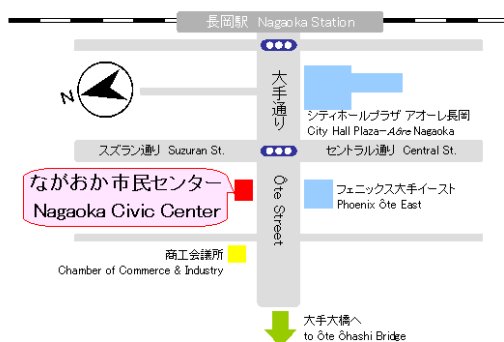

■ Basic Level I Class 1 Class 2	<u>Minna no Nihongo</u> Basic Level Vol. I ¥2,750 (tax included) Published by 3A Net Corporation This textbook can be purchased at the International Affairs Center, <i>Chikyû Hiroba</i> or a bookstore.
■ Basic Level II Class 1 Class 2	<u>Minna no Nihongo</u> Basic Level Vol. II ¥2,750 (tax included) Published by 3A Net Corporation This textbook can be purchased at a bookstore.
Classroom	Nagaoka Civic Center (Nagaoka City International Affairs Center “<i>Chikyû Hiroba</i>”)
Notes	• You are requested to pay the monthly fee in advance. • The fee once paid will not be refunded. • A free trial lesson is offered. • Elementary school children are not admitted.

■ Basic Level I Class 1	Weekday Classes (twice a week)	Tuesdays and Fridays 9:30 a.m. – 10:30 a.m. (60 minutes)
	Sunday Classes (once a week)	9:30 a.m. – 11:30 a.m. (120 minutes)
	<u>Minna no Nihongo</u> Basic Level Vol. I Lesson 1 – Lesson 12	
■ Basic Level I Class 2	Weekday Classes (twice a week)	Tuesdays and Fridays 11:00 a.m. – 12:00 p.m. (60 minutes)
	Sunday Classes (once a week)	12:30 p.m.– 2:30 p.m. (120 minutes)
	<u>Minna no Nihongo</u> Basic Level Vol. I Lesson 13 – Lesson 25	
■ Basic Level II Class 1	Sunday classes (once a week)	3:00 p.m.– 5:00 p.m. (120 minutes)
<u>Minna no Nihongo</u> Basic Level Vol. II Lesson 26 – Lesson 38		
■ Basic Level II Class 2	Sunday classes (once a week)	10:30 a.m.– 12:30 p.m. (120 minutes)
	<u>Minna no Nihongo</u> Basic Level Vol. II Lesson 39 – Lesson 50	

Registration and Information

Nagaoka City International Affairs Center,
Chikyû Hiroba

〒940-0062 2-2-6 Nagaoka Civic Center 1st floor
Ote Street, Nagaoka City
Phone: 0258-39-2714 Fax: 0258-39-2280
E-mail: kouryu-c@city.nagaoka.lg.jp